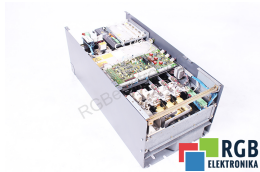

## 6SE3540-1AG00-Z Z:A06 K11 K12 42KVA D400/61 400V 61A SIMOVERT P SIEMENS

Used SIEMENS 6SE3540-1AG00-Z Z:A06 K11 K12  
 Tested and cleaned.  
 24 months guarantee  
 Dedicated courier  
 Delivery across Europe even in 15855

### TECHNICAL DATA

MANUFACTURER	SIEMENS
MODEL	6SE3540-1AG00-Z Z:A06 K11 K12
CATEGORY	AC and DC motors
WEIGHT [KG]	100.0
HEIGHT [CM]	60.0
LENGHT [CM]	120.0
WIDTH [CM]	60.0

24/7 SUPPORT AVAILABLE  
[+48 71 750 09 78](tel:+48717500978)